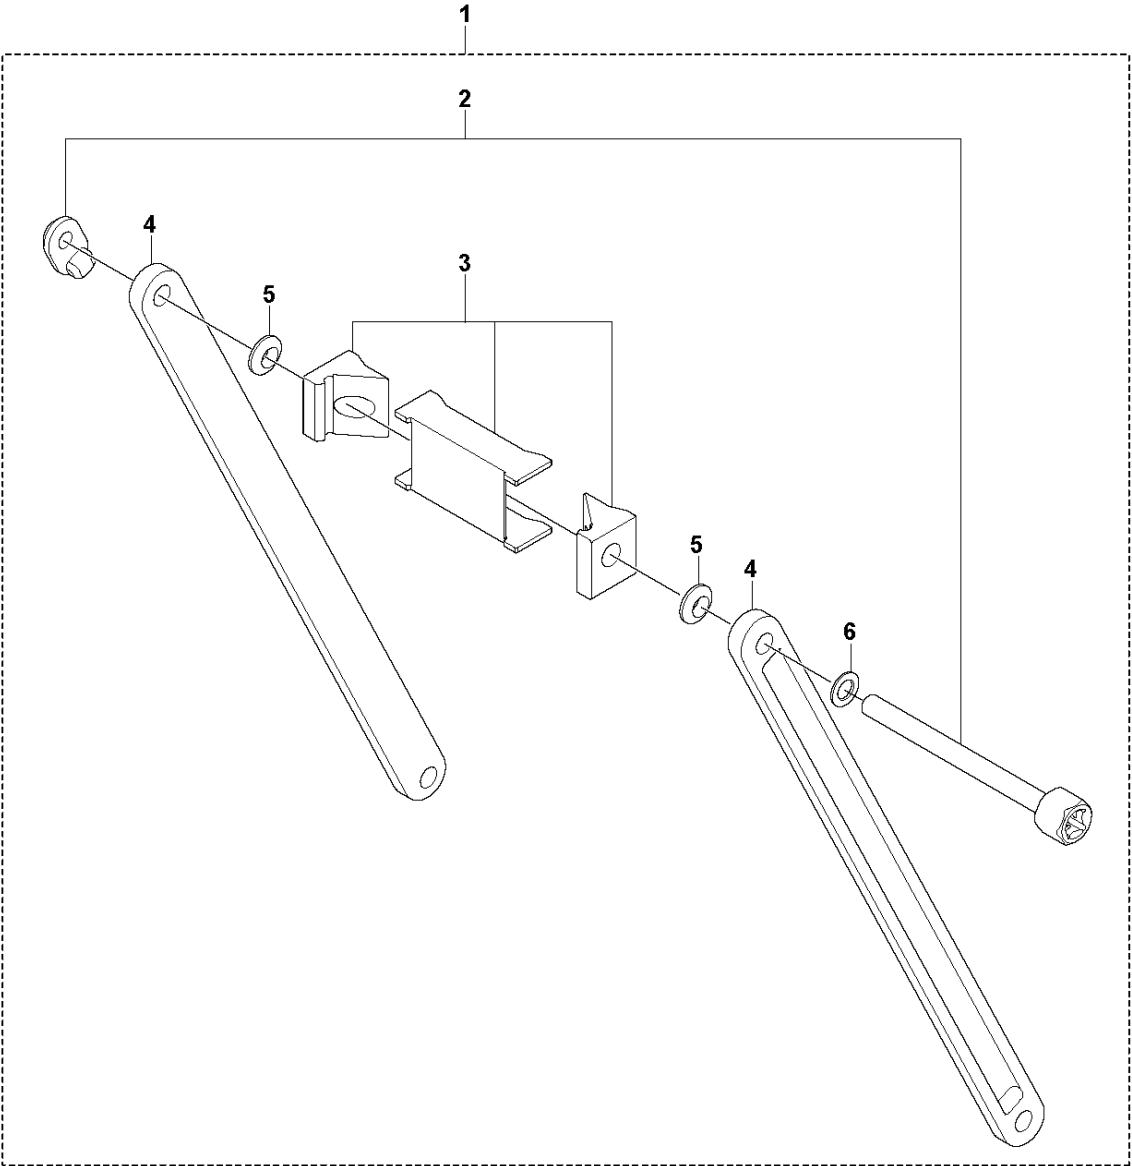

SPARE PARTS LIST

DRILLING EQUIPMENT

DS 500, 2019-04

A DS 500 ANCHOR BASE

| Ref | Part No | Description | Remark | QTY KIT | |
|-----|--------------|---------------------|--------|---------|----|
| 1 | 597 60 93-01 | BASEPLATE | | 1 | |
| 2 | 597 59 18-01 | SCREW KIT | | 1 | 1 |
| 3 | 725 25 42-51 | SCREW EHHM | | | |
| 4 | 586 62 56-01 | BOSS | | | |
| 5 | 597 59 14-01 | HINGE PLATE | | 1 | 1 |
| 6 | 732 25 22-01 | HEXAGON LOCKING NUT | | | 5 |
| 7 | 734 11 78-01 | WASHER | | | 5 |
| 8 | 595 83 84-01 | HINGE PLATE | | | 5 |
| 9 | 725 25 58-51 | SCREW EHHM | | | 5 |
| 10 | 597 60 97-01 | SCREW KIT | | 1 | 1 |
| 11 | 597 60 98-01 | GUARD | | 1 | 1 |
| 12 | 541 40 48-92 | GUARD | | | 12 |
| 13 | 597 60 94-01 | HINGE PLATE | | 1 | 1 |

B DS 500
BACK SUPPORT

| Ref | Part No | Description | Remark | QTY | KIT |
|-----|--------------|---------------|--------|-----|-----|
| 1 | 597 61 15-01 | BAR | | 1 | |
| 2 | 597 61 12-01 | LOCKING SHAFT | | 1 | 1 |
| 3 | 597 61 11-01 | HOLDER KIT | | 1 | 1 |
| 4 | 596 21 72-01 | BAR | | | |
| 5 | 586 62 56-01 | BOSS | | | |
| 6 | 734 11 78-01 | WASHER | | | |