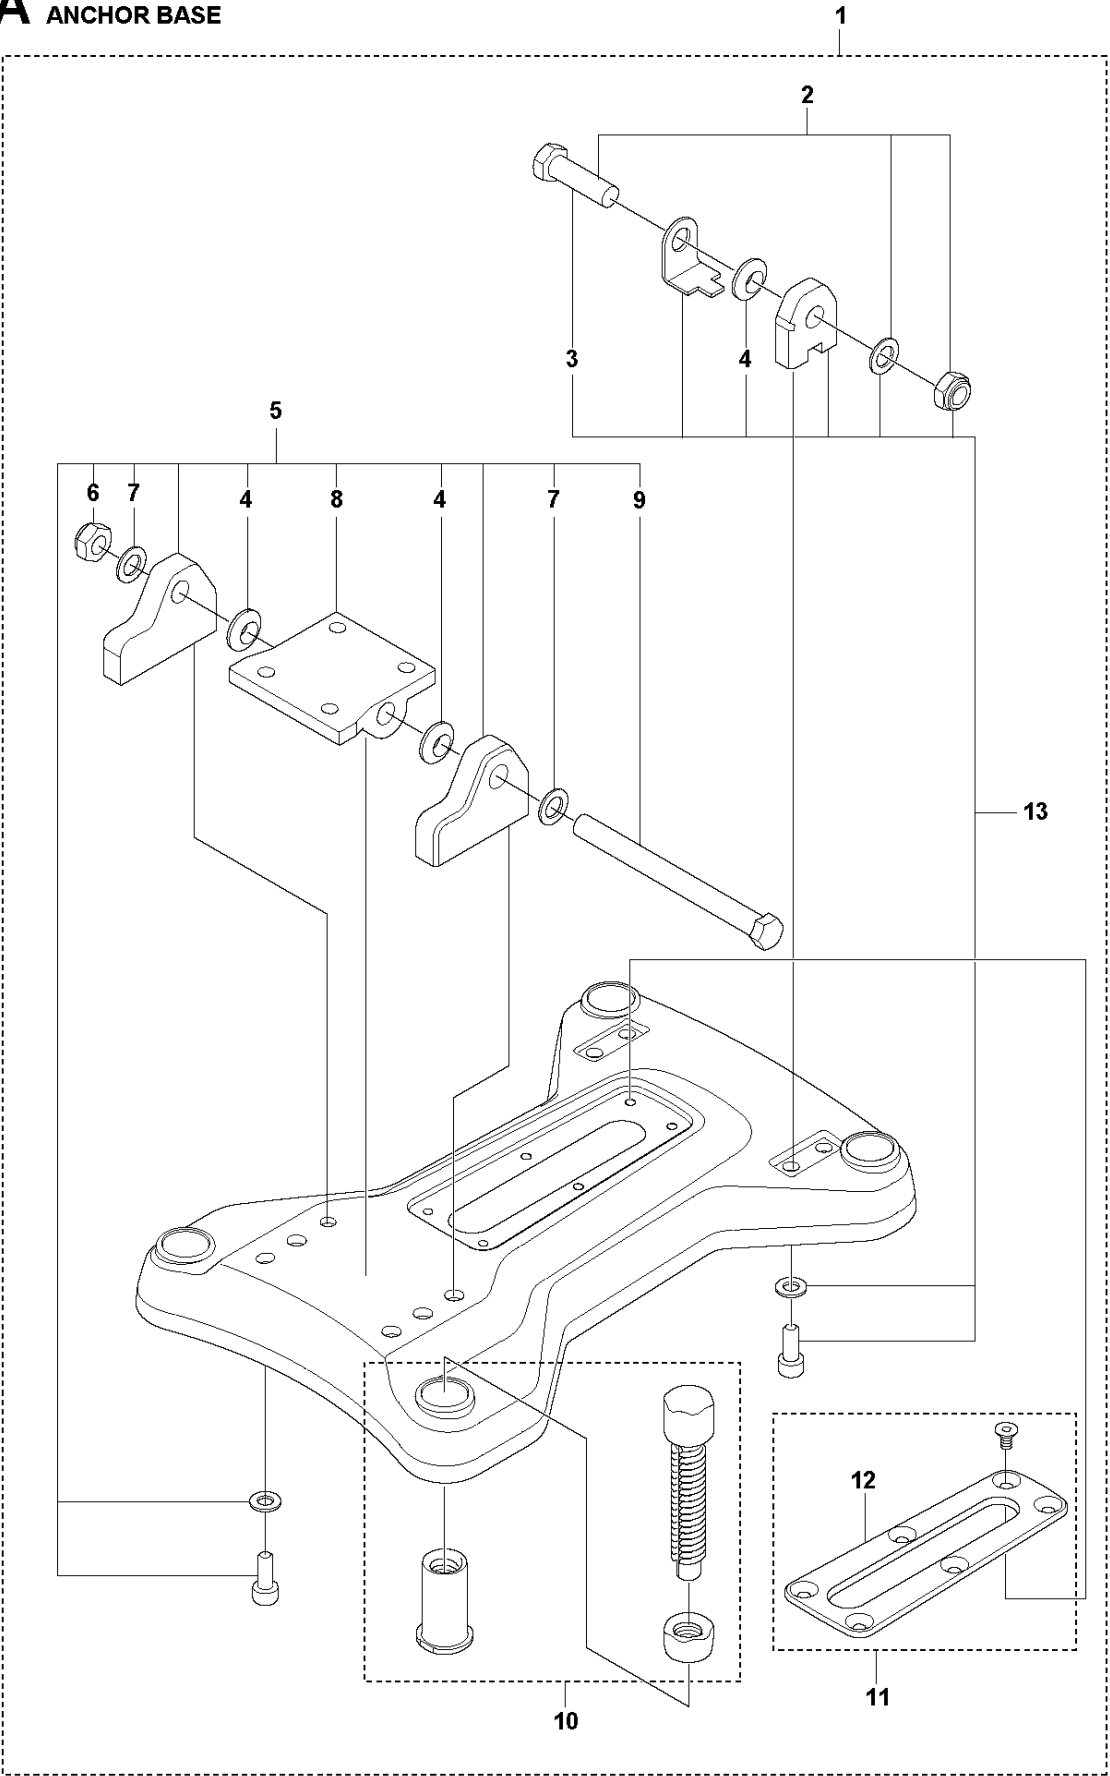

SPARE PARTS LIST

DRILLING EQUIPMENT

DS 500, 2019-04

A DS 500 ANCHOR BASE

| Ref | Part No | Description | Remark | QTY KIT | |
|-----|--------------|---------------------|--------|---------|----|
| 1 | 597 60 93-01 | BASEPLATE | | 1 | |
| 2 | 597 59 18-01 | SCREW KIT | | 1 | 1 |
| 3 | 725 25 42-51 | SCREW EHHM | | | |
| 4 | 586 62 56-01 | BOSS | | | |
| 5 | 597 59 14-01 | HINGE PLATE | | 1 | 1 |
| 6 | 732 25 22-01 | HEXAGON LOCKING NUT | | | 5 |
| 7 | 734 11 78-01 | WASHER | | | 5 |
| 8 | 595 83 84-01 | HINGE PLATE | | | 5 |
| 9 | 725 25 58-51 | SCREW EHHM | | | 5 |
| 10 | 597 60 97-01 | SCREW KIT | | 1 | 1 |
| 11 | 597 60 98-01 | GUARD | | 1 | 1 |
| 12 | 541 40 48-92 | GUARD | | | 12 |
| 13 | 597 60 94-01 | HINGE PLATE | | 1 | 1 |

B DS 500
BACK SUPPORT

| Ref | Part No | Description | Remark | QTY | KIT |
|-----|--------------|---------------|--------|-----|-----|
| 1 | 597 61 15-01 | BAR | | 1 | |
| 2 | 597 61 12-01 | LOCKING SHAFT | | 1 | 1 |
| 3 | 597 61 11-01 | HOLDER KIT | | 1 | 1 |
| 4 | 596 21 72-01 | BAR | | | |
| 5 | 586 62 56-01 | BOSS | | | |
| 6 | 734 11 78-01 | WASHER | | | |