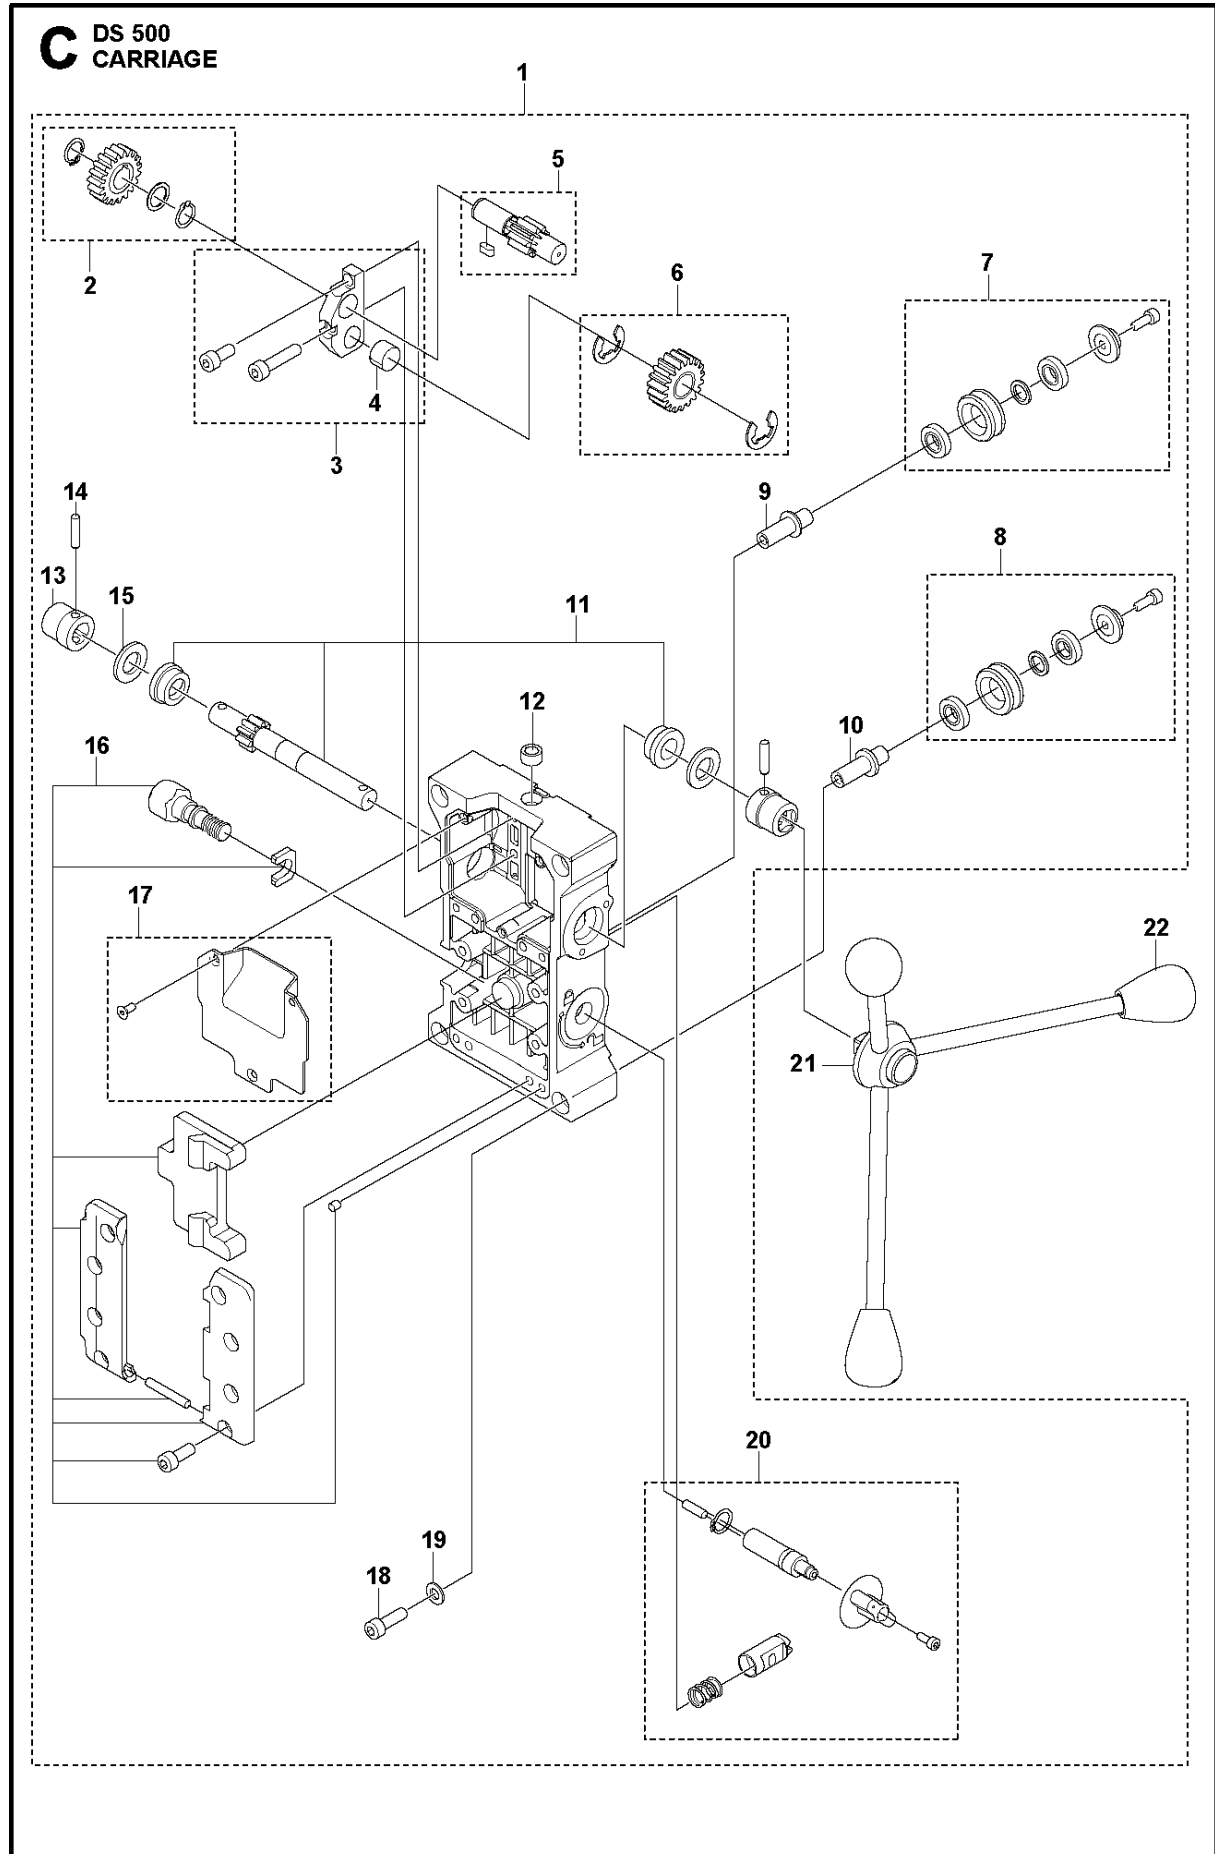

SPARE PARTS LIST

DRILLING EQUIPMENT

DS 500, 2019-04

A DS 500 ANCHOR BASE

| Ref | Part No | Description | Remark | QTY KIT | |
|-----|--------------|---------------------|--------|---------|----|
| 1 | 597 60 93-01 | BASEPLATE | | 1 | |
| 2 | 597 59 18-01 | SCREW KIT | | 1 | 1 |
| 3 | 725 25 42-51 | SCREW EHHM | | | |
| 4 | 586 62 56-01 | BOSS | | | |
| 5 | 597 59 14-01 | HINGE PLATE | | 1 | 1 |
| 6 | 732 25 22-01 | HEXAGON LOCKING NUT | | | 5 |
| 7 | 734 11 78-01 | WASHER | | | 5 |
| 8 | 595 83 84-01 | HINGE PLATE | | | 5 |
| 9 | 725 25 58-51 | SCREW EHHM | | | 5 |
| 10 | 597 60 97-01 | SCREW KIT | | 1 | 1 |
| 11 | 597 60 98-01 | GUARD | | 1 | 1 |
| 12 | 541 40 48-92 | GUARD | | | 12 |
| 13 | 597 60 94-01 | HINGE PLATE | | 1 | 1 |

B DS 500
BACK SUPPORT

| Ref | Part No | Description | Remark | QTY | KIT |
|-----|--------------|---------------|--------|-----|-----|
| 1 | 597 61 15-01 | BAR | | 1 | |
| 2 | 597 61 12-01 | LOCKING SHAFT | | 1 | 1 |
| 3 | 597 61 11-01 | HOLDER KIT | | 1 | 1 |
| 4 | 596 21 72-01 | BAR | | | |
| 5 | 586 62 56-01 | BOSS | | | |
| 6 | 734 11 78-01 | WASHER | | | |