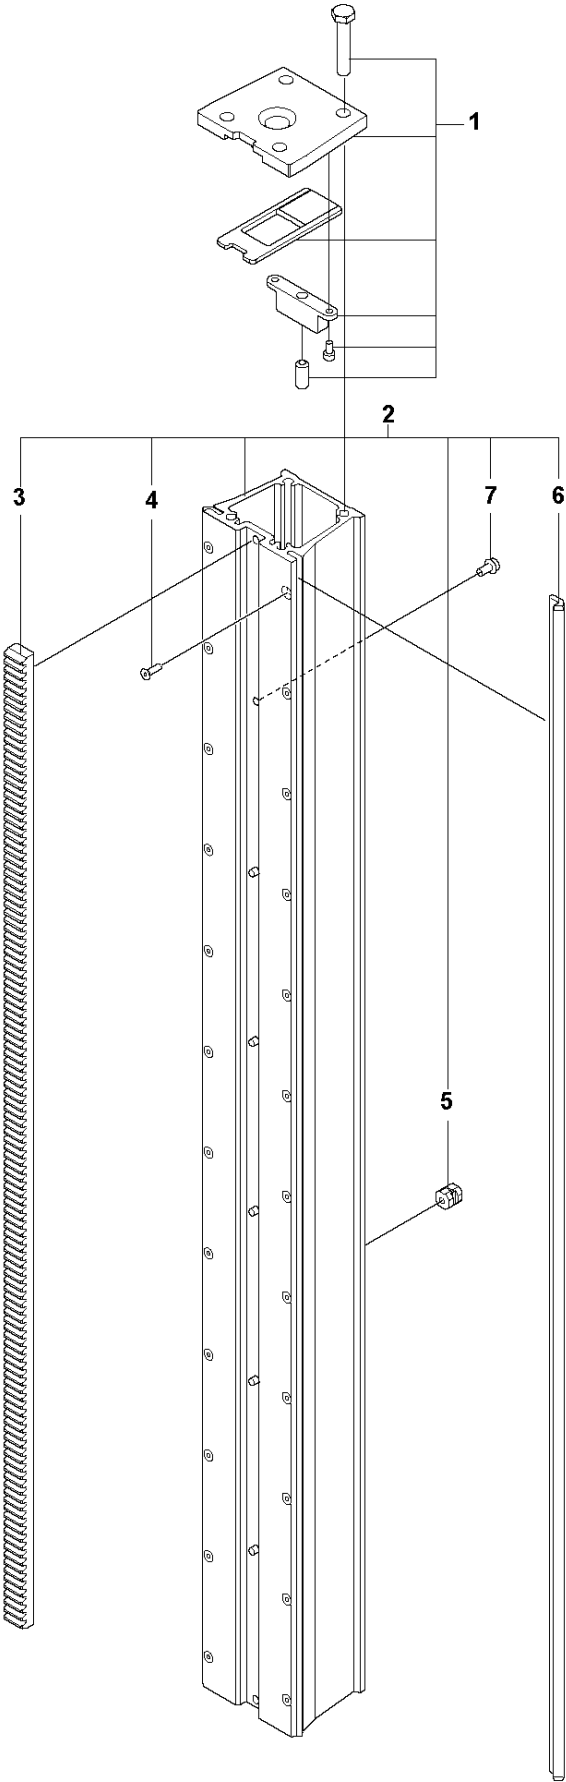

D DS 500
COLUMN

Ref	Part No	Description	Remark	QTY	KIT
1	597 61 32-01	COVER KIT		1	
2	597 61 33-01	COLUMN ASSY		1	
3	593 06 76-01	GEAR RACK		1	2
4	504 46 00-02	SCREW		24	2
5	596 92 14-01	CONSOLE ASSY		1	2
6	579 79 94-01	RAIL		2	2
7	503 20 00-46	SCREW EHHFM		6	2